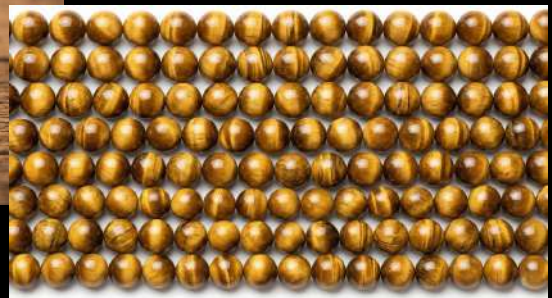

RED TIGER EYER LONG BEADS