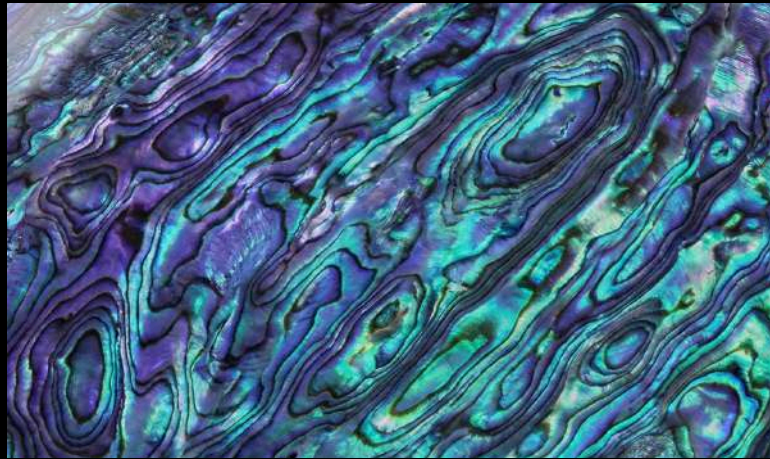

PAUA SHELL

PAUA SHELL (ABALONE) DECORATIVE STONE