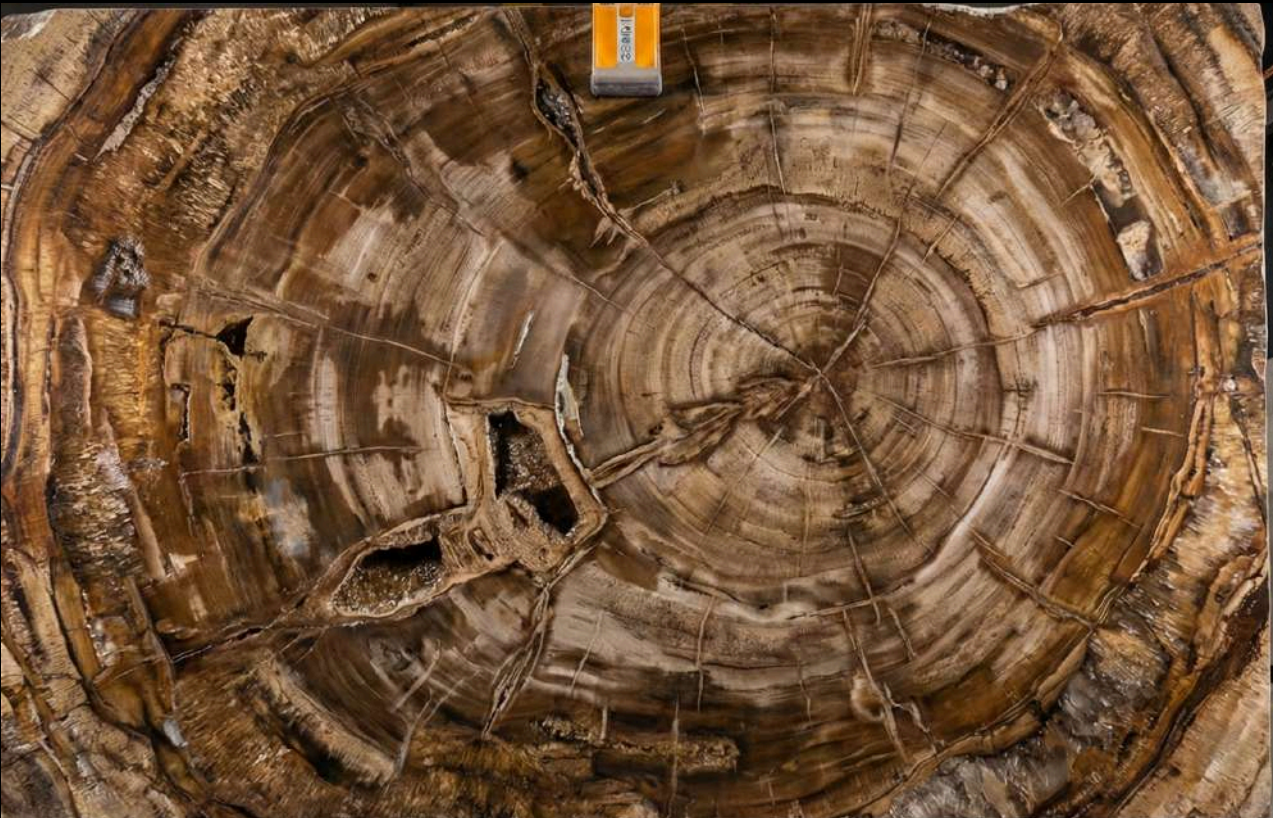

PETRIFIED WOOD

BROWN PETRIFIED WOOD

BROWN PETRIFIED WOOD SLAB

A magnificent slab formed from ancient Petrified Wood, preserving natural tree rings and organic textures in rich brown, caramel, and earthy tones. The striking circular grain pattern tells a story millions of years in the making, creating a powerful connection between nature and stone. Ideal for feature walls, tabletops, luxury interiors, and bespoke architectural applications. Unique, timeless, and naturally dramatic.