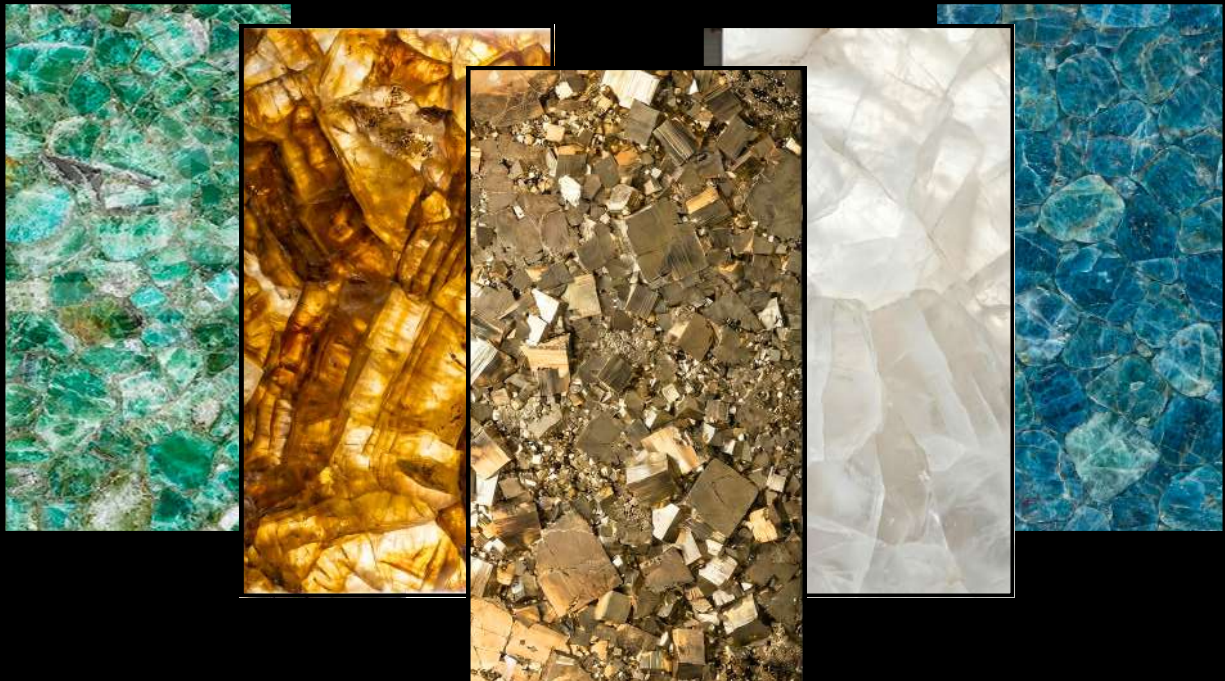

PRODUCT CATALOGUE