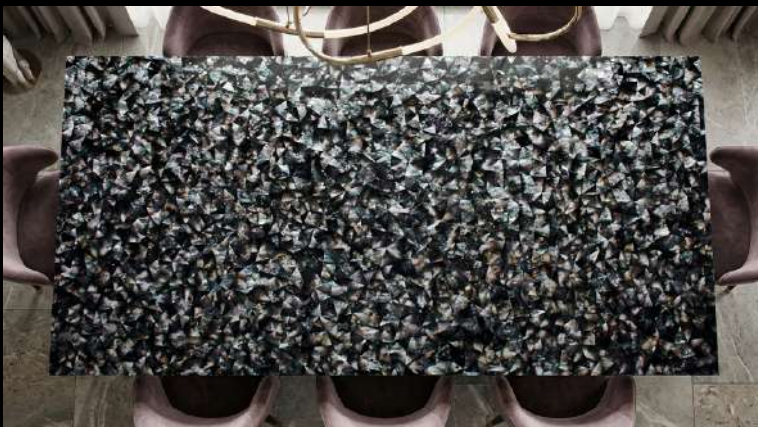

BLACK
MOTHER OF
PERL DINING
TABLE