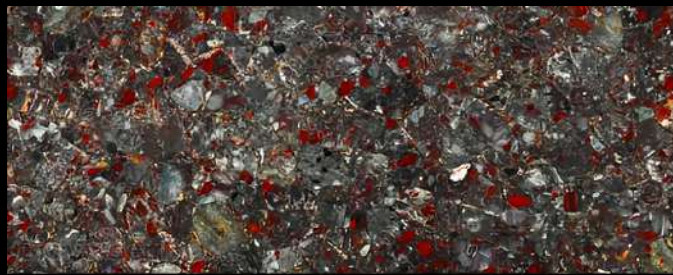

SOME PRODUCTS OF SODALITE

SODALITE BRACELET

SODALITE DINING TABLE

BLACK OBSEDIAN

BLACK SEMI-PRECIOUS STONE

A bold and luxurious slab crafted from natural black semi-precious stone, featuring deep jet-black tones accented with subtle natural veining and crystalline highlights. The dramatic surface creates a powerful, elegant statement while reflecting light with refined depth. Ideal for feature walls, countertops, wall cladding, luxury interiors, and bespoke architectural applications. Timeless, strong, and unmistakably premium.

MORE PRODUCTS OF BLACK OBSIDIAN

BLACK OBSIDIAN DINING TABLE

BLACK OBSIDIAN PANEL

JASPER

RED JASPER SEMI-PRECIOUS STONE

A powerful and distinctive slab crafted from natural Red Jasper, showcasing rich brick-red to deep crimson tones with organic stone textures. The fragmented pattern adds depth and character, creating a bold visual impact. Ideal for feature walls, table tops, wall cladding, luxury interiors, and statement architectural applications. Strong, earthy, and naturally striking.

BLOODSTONE SEMI-PRECIOUS STONE

A richly textured slab composed of natural semi-precious stone fragments, highlighted by striking red accents set against a deep grey and charcoal base. The dynamic mosaic pattern creates depth, contrast, and visual movement, making each slab truly unique. Ideal for feature walls, countertops, bar fronts, luxury interiors, and statement architectural applications. Bold, artistic, and exceptionally premium in character.

A dramatic slab crafted from natural Petrified Wood, formed over millions of years and showcasing deep charcoal to black tones with flowing wood-grain patterns preserved in stone. The layered texture and organic striations create a bold, natural elegance with exceptional depth. Ideal for feature walls, countertops, wall cladding, luxury interiors, and statement architectural applications. Rare, timeless, and powerfully distinctive.