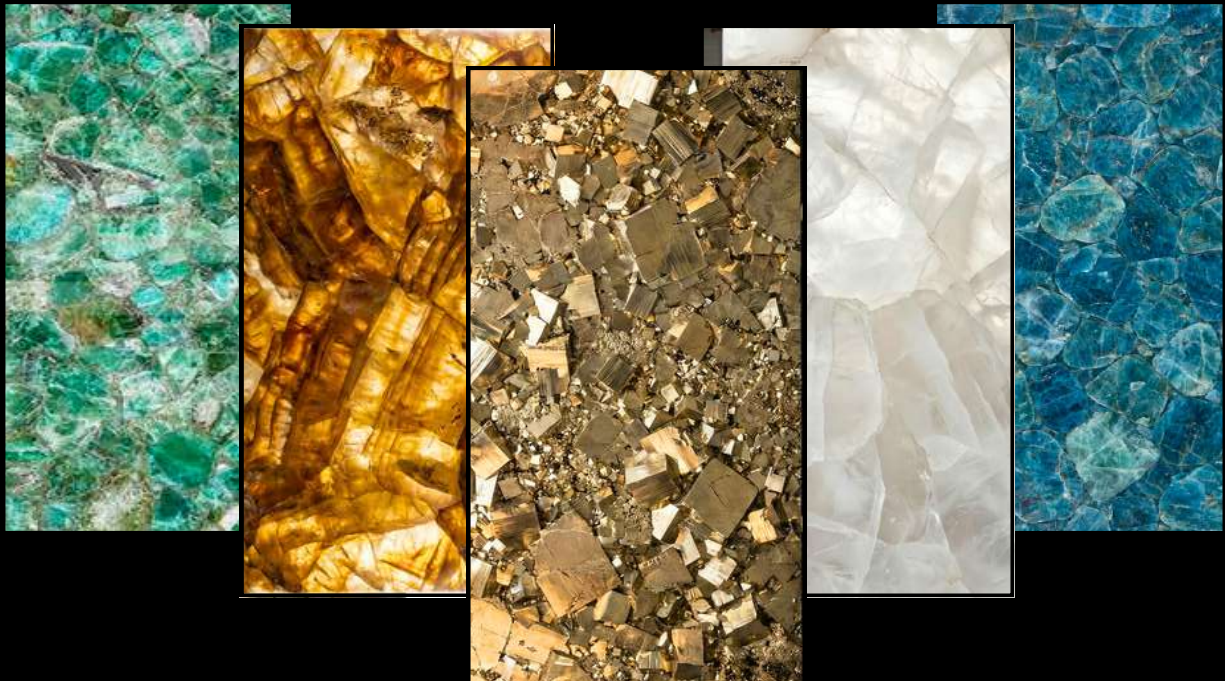

PRODUCT CATALOGUE