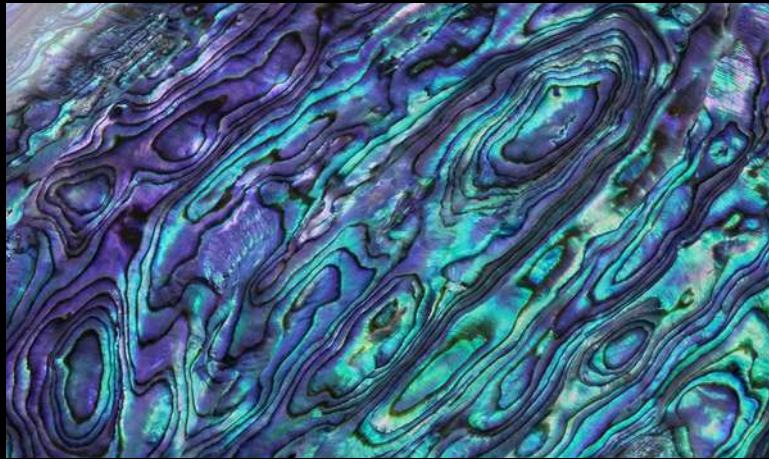

MALACHITE BRACELET

AMETHYST

AMETHYST SEMI-PRECIOUS STONE

A breathtaking slab crafted from natural Amethyst, featuring rich violet and royal purple hues layered with crystalline depth and golden-brown accents. The dramatic mosaic pattern reflects light beautifully, creating a luxurious and opulent visual effect. Ideal for feature walls, backlit panels, luxury interiors, bar fronts, and statement architectural applications. Rare, elegant, and truly extraordinary.

MORE PRODUCTS OF MOP

AMETHYST
BRACELET

AMETHYST TREE

AMETHYST GEODE

PAUA SHELL

PAUA SHELL (ABALONE) DECORATIVE STONE

A stunning decorative panel crafted from natural Paua Shell, also known as Abalone, celebrated for its vivid iridescence. Flowing layers of deep blues, turquoise, emerald green, and violet create a mesmerizing, ocean-inspired pattern that shifts beautifully with light. Each panel is unique, offering exceptional depth and movement. Ideal for luxury interiors, feature walls, furniture inlays, wall cladding, and bespoke architectural applications. Exotic, luminous, and truly captivating.